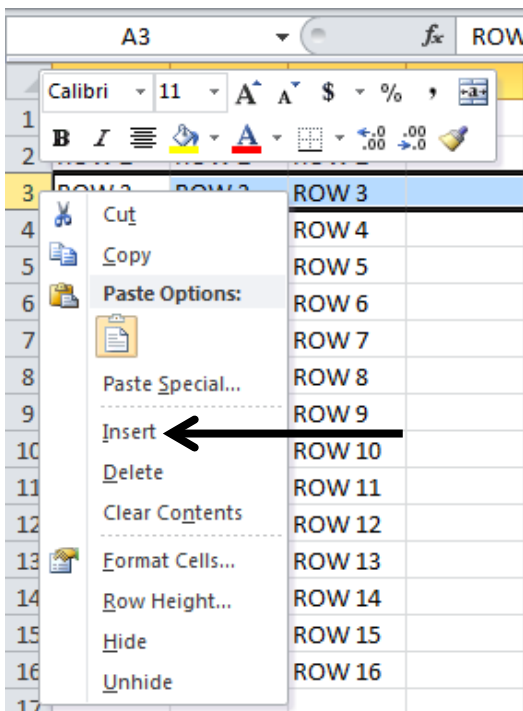

Tip

Don't click on the cell. You need to click on the row number on the left side. Your mouse cursor changes to a thick black arrow.

1. Click on the row number below where you wish to insert a new row

2. **RIGHT** click > Insert

Tip

RIGHT click on the shadow part, not on empty cells.

3. Done

	A	B	C
1	ROW 1	ROW 1	ROW 1
2	ROW 2	ROW 2	ROW 2
3			
4	ROW 3	ROW 3	ROW 3
5	ROW 4	ROW 4	ROW 4
6	ROW 5	ROW 5	ROW 5

Deleting a row

1. Click on the row number that you wish to delete

	A	B	C
1	ROW 1	ROW 1	ROW 1
2	ROW 2	ROW 2	ROW 2
3	ROW 3	ROW 3	ROW 3
4	ROW 4	ROW 4	ROW 4
5	ROW 5	ROW 5	ROW 5
6	ROW 6	ROW 6	ROW 6
7	ROW 7	ROW 7	ROW 7

Tip

Don't click on the cell. You need to click on the row number on the left side. Your mouse cursor changes to a thick black arrow.