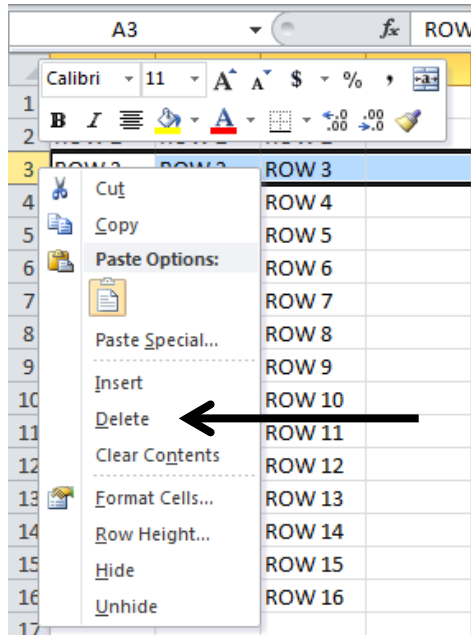

Tip

Don't click on the cell. You need to click on the row number on the left side. Your mouse cursor changes to a thick black arrow.

1. Click on the row number below where you wish to insert a new row

2. **RIGHT** click > Insert

Tip

RIGHT click on the shadow part, not on empty cells.

3. Done

	A	B	C
1	ROW 1	ROW 1	ROW 1
2	ROW 2	ROW 2	ROW 2
3			
4	ROW 3	ROW 3	ROW 3
5	ROW 4	ROW 4	ROW 4
6	ROW 5	ROW 5	ROW 5

Deleting a row

1. Click on the row number that you wish to delete

	A	B	C
1	ROW 1	ROW 1	ROW 1
2	ROW 2	ROW 2	ROW 2
3	ROW 3	ROW 3	ROW 3
4	ROW 4	ROW 4	ROW 4
5	ROW 5	ROW 5	ROW 5
6	ROW 6	ROW 6	ROW 6
7	ROW 7	ROW 7	ROW 7

Tip

Don't click on the cell. You need to click on the row number on the left side. Your mouse cursor changes to a thick black arrow.

2. **RIGHT** click > **Delete**

Tip

RIGHT click on the selected area, not on empty cells.

3. Done

	A	B	C
1	ROW 1	ROW 1	ROW 1
2	ROW 2	ROW 2	ROW 2
3	ROW 4	ROW 4	ROW 4
4	ROW 5	ROW 5	ROW 5
5	ROW 6	ROW 6	ROW 6